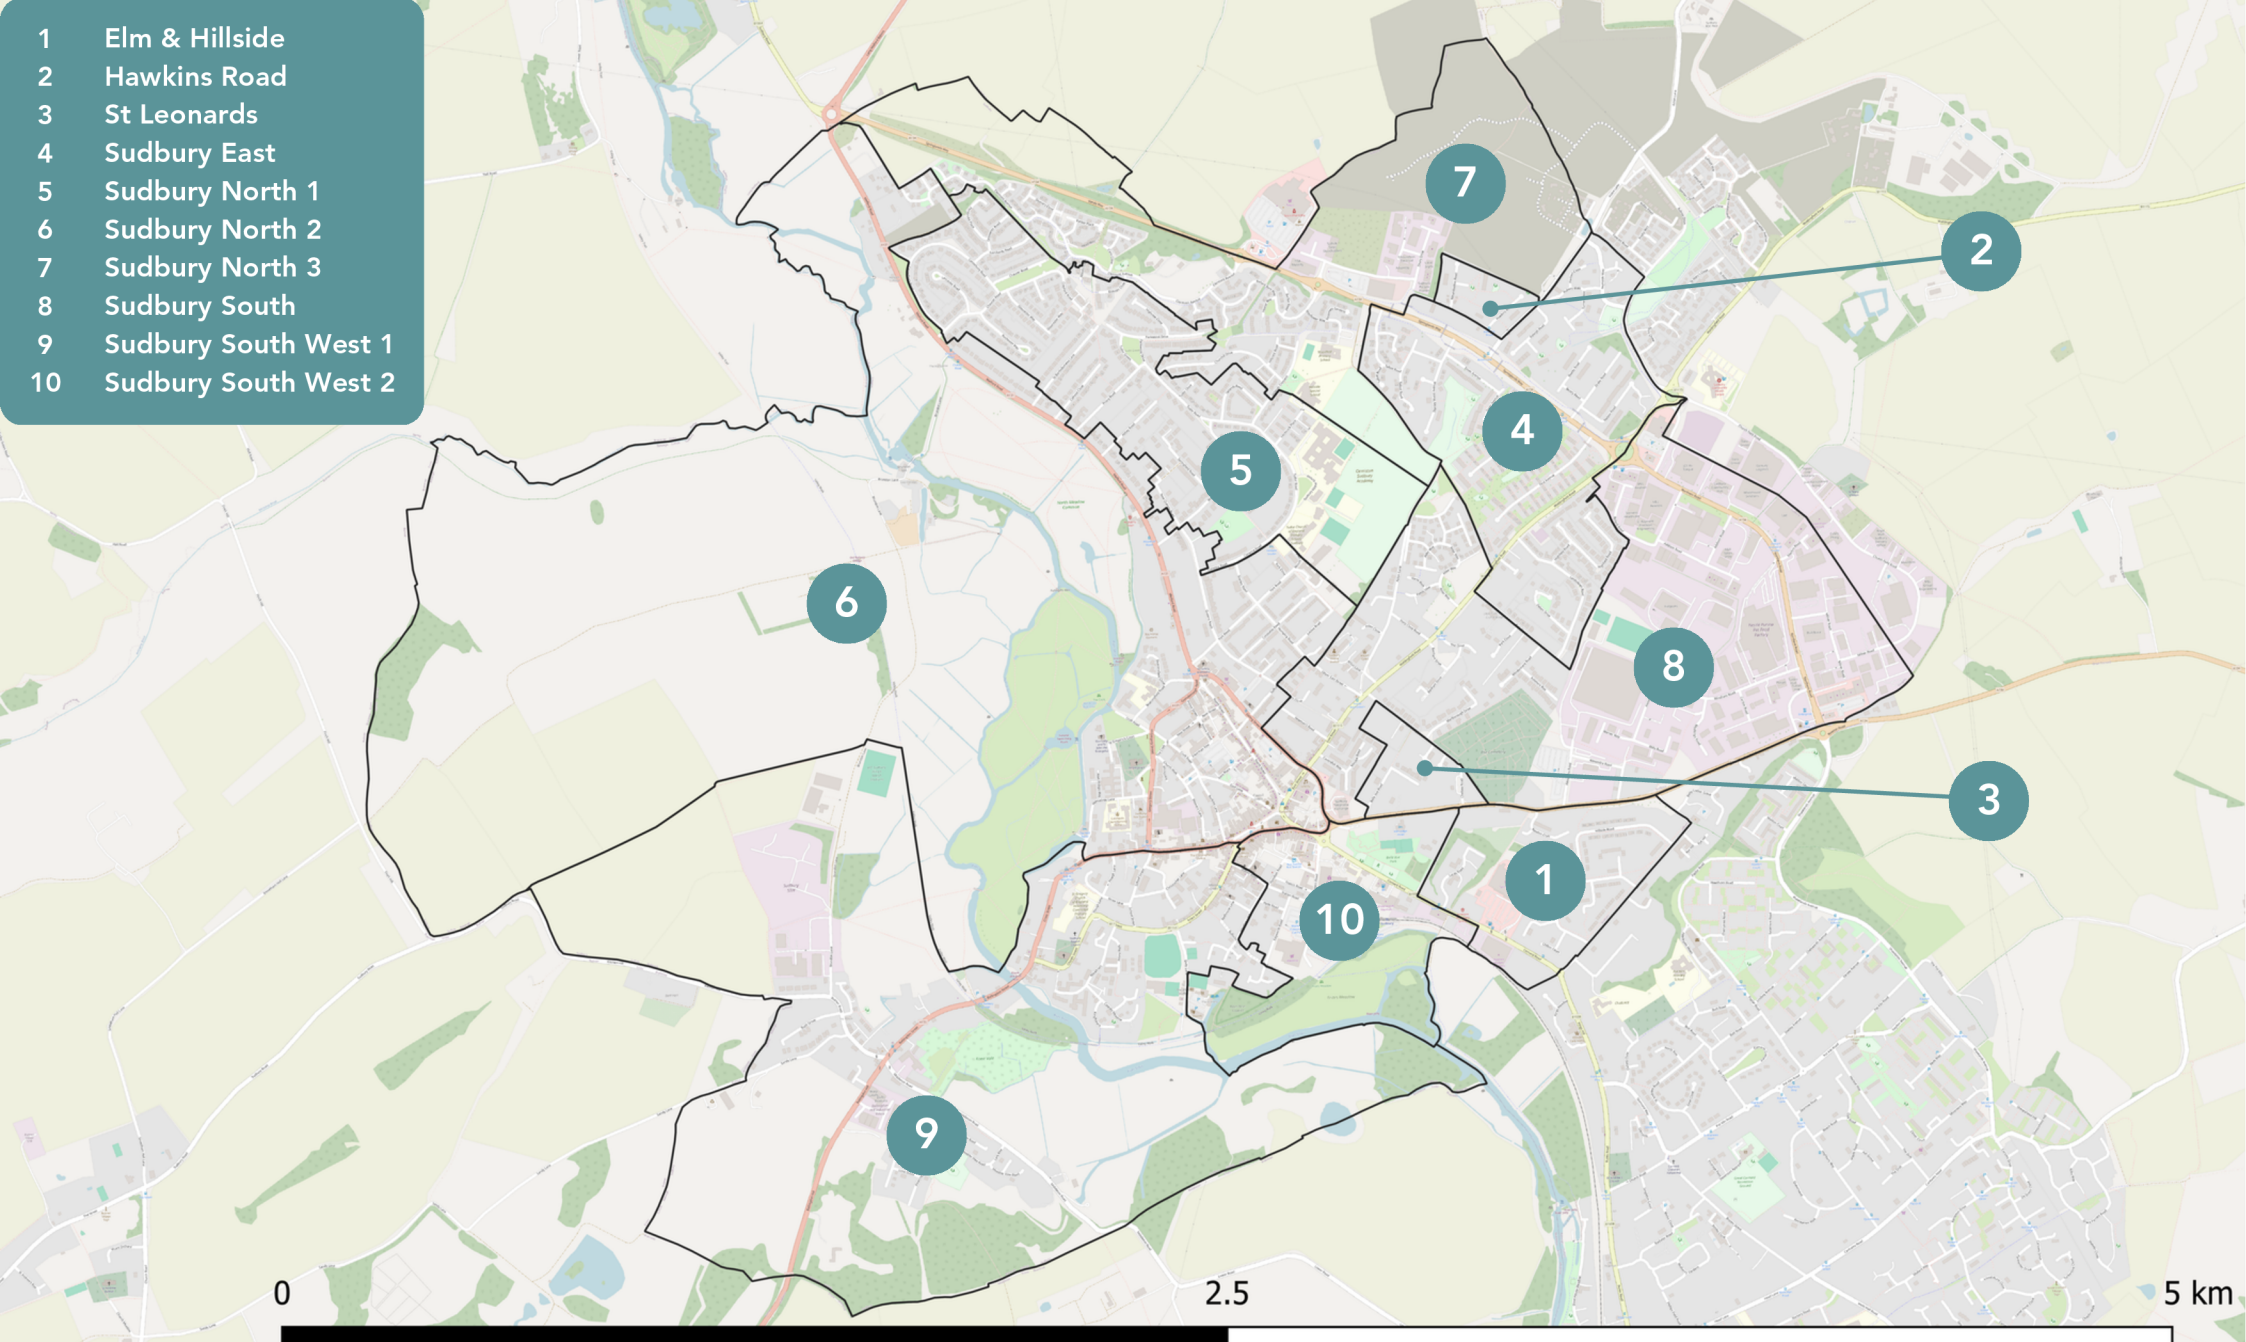

- 1 Elm & Hillside
- 2 Hawkins Road
- 3 St Leonards
- 4 Sudbury East
- 5 Sudbury North 1
- 6 Sudbury North 2
- 7 Sudbury North 3
- 8 Sudbury South
- 9 Sudbury South West 1
- 10 Sudbury South West 2

Sudbury Town Council
 Babergh District Council

Created: 24/04/2026

Scale:
 1:20000

© Crown copyright and database rights 2023
 Ordnance Survey Licence number 100023274